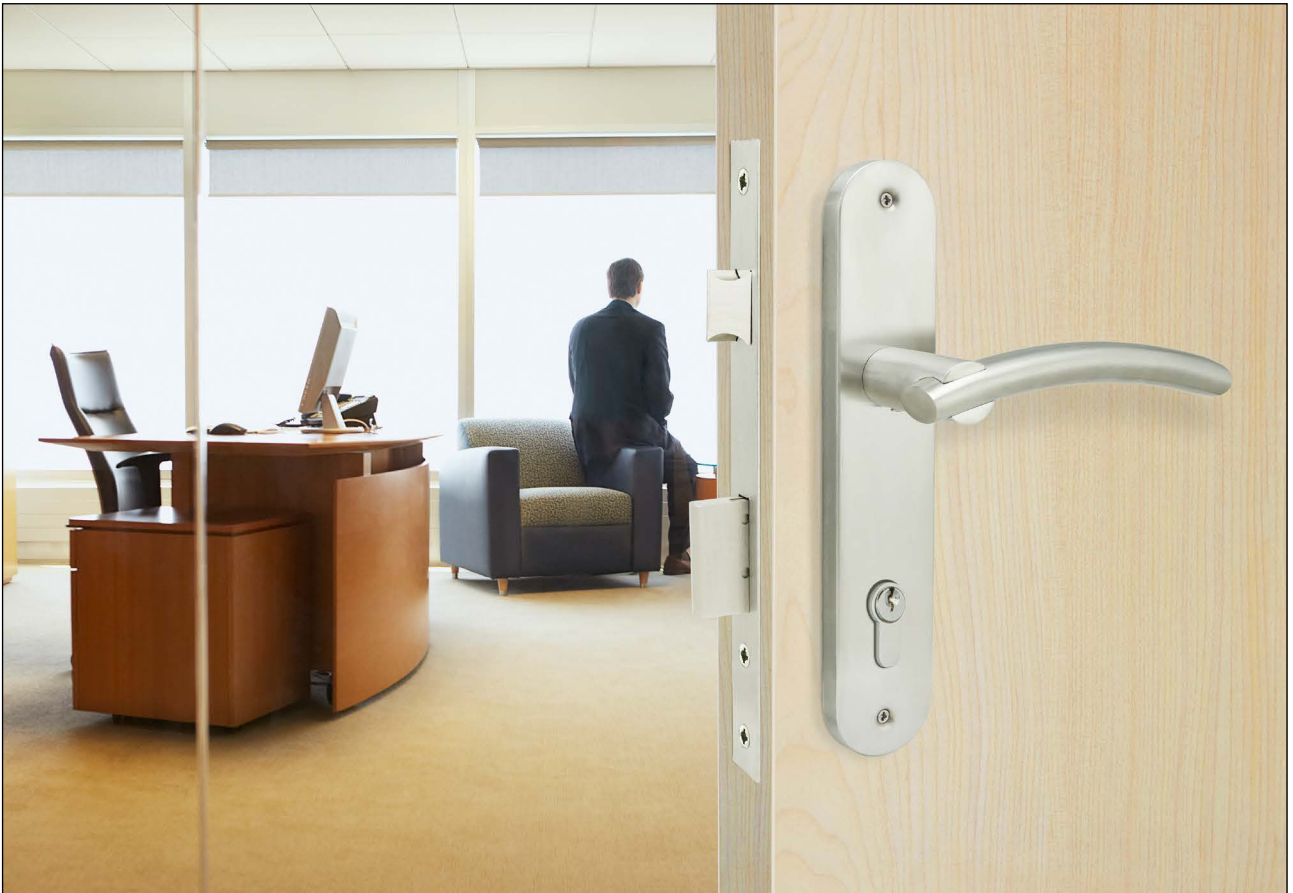

UNITY

14th Floor North Block, 77 Mu Xu Yuan Street,
Nanjing 210007, P.R. CHINA
Tel: +86.25.86932520
Fax: +86.25.86932510
Website: <http://www.unityhardware.com>
<http://unityhardware.en.alibaba.com>
Email: sales@unityhardware.com