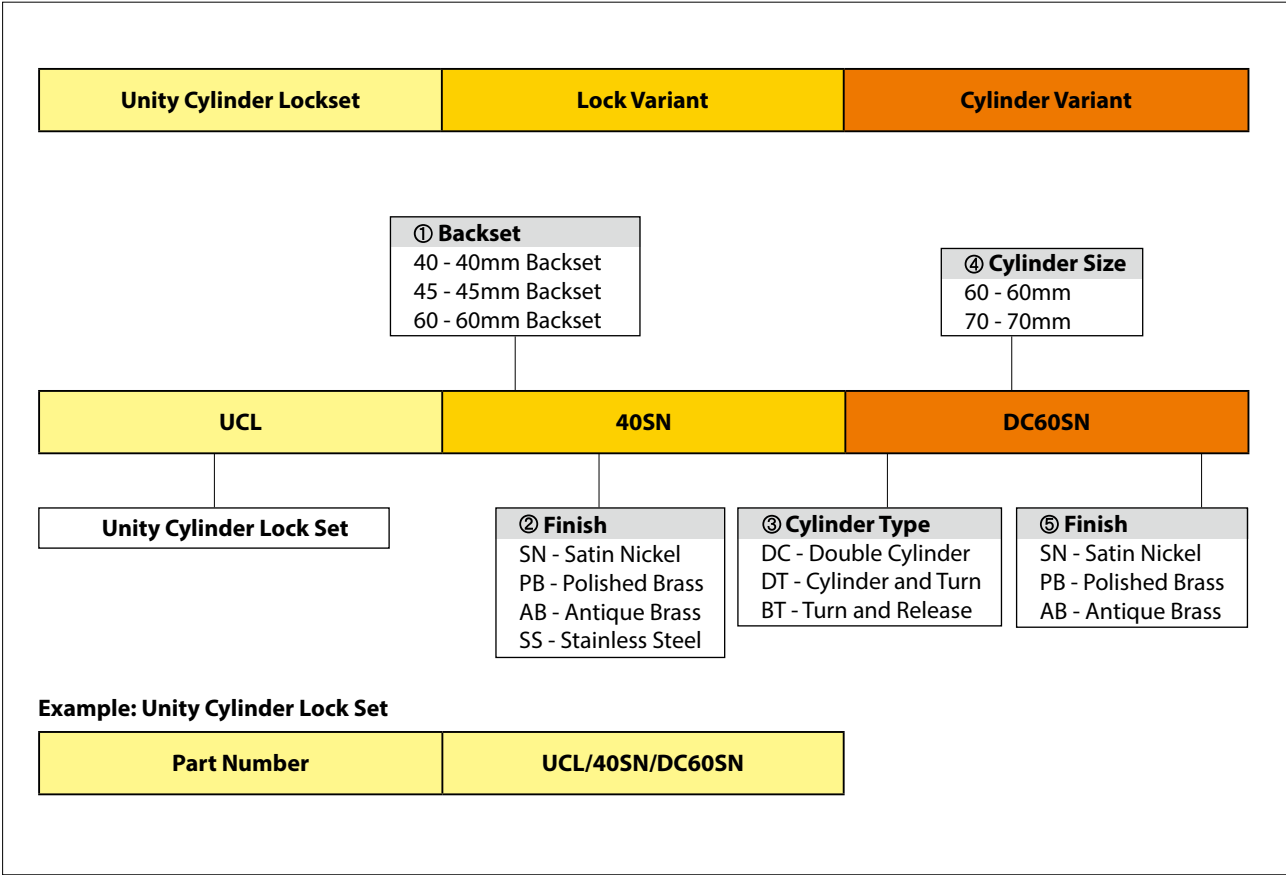

Unity Cylinder Lock Set Ordering Procedure