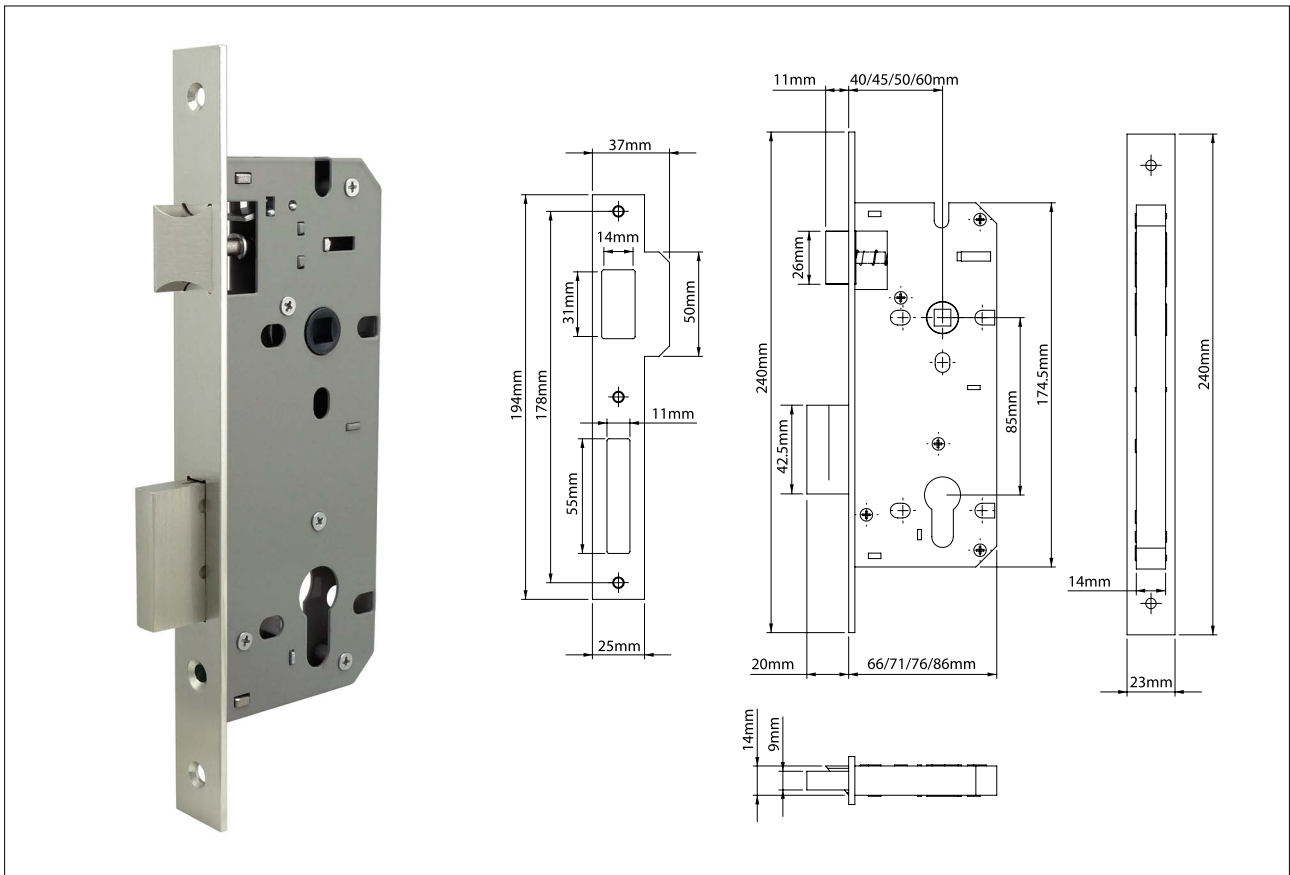

UNITY Cylinder Lock Set

Cylinder Lock Set

UNITY Cylinder Lock Set is designed for residential / light commercial application. With both Mortise lock and Euro Cylinder included in a single packaging, it gives the benefit of installation convenience and total compatibility.

Key Features of UNITY Cylinder Lock Set:

- Packed in a single UNITY box
- Cylinder size options for different door thickness*
- Various finish options
- Various mortise lock backset options
- Fully tested to relevant EN standards**

* Suitable for 35 – 48mm door thickness

** Mortise Lock tested to EN12209 and Cylinder tested to EN1303

Finish Options (Forend / Strike):

- Satin Nickel (SN)
- Antique Brass (AB)
- Polished Brass (PB)
- Satin Stainless Steel (SS)

Backset Options:

40mm, 45mm, 50mm, 60mm

Specifications and Features:

- Tested to EN12209
- Durable Brass Latchbolt
- Solid Steel Deadbolt
- Sintered Steel Follower
- Forend and Strike available in Steel or Stainless Steel
- Easy reversible latchbolt for non-handed installation
- Double throw deadbolt for extra security
- Through bolt fixing holes for use with bolt through fixed lever on rose
- Close case design